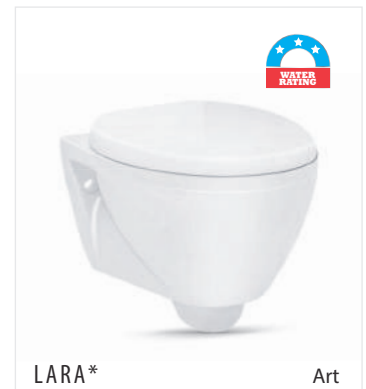

LARA* Art
Size : 53.5 x 38 x 37 cm
Cat. No.: 20069 (P-22.5)
Starwhite Pastel
₹10,990/- ₹14,840/-