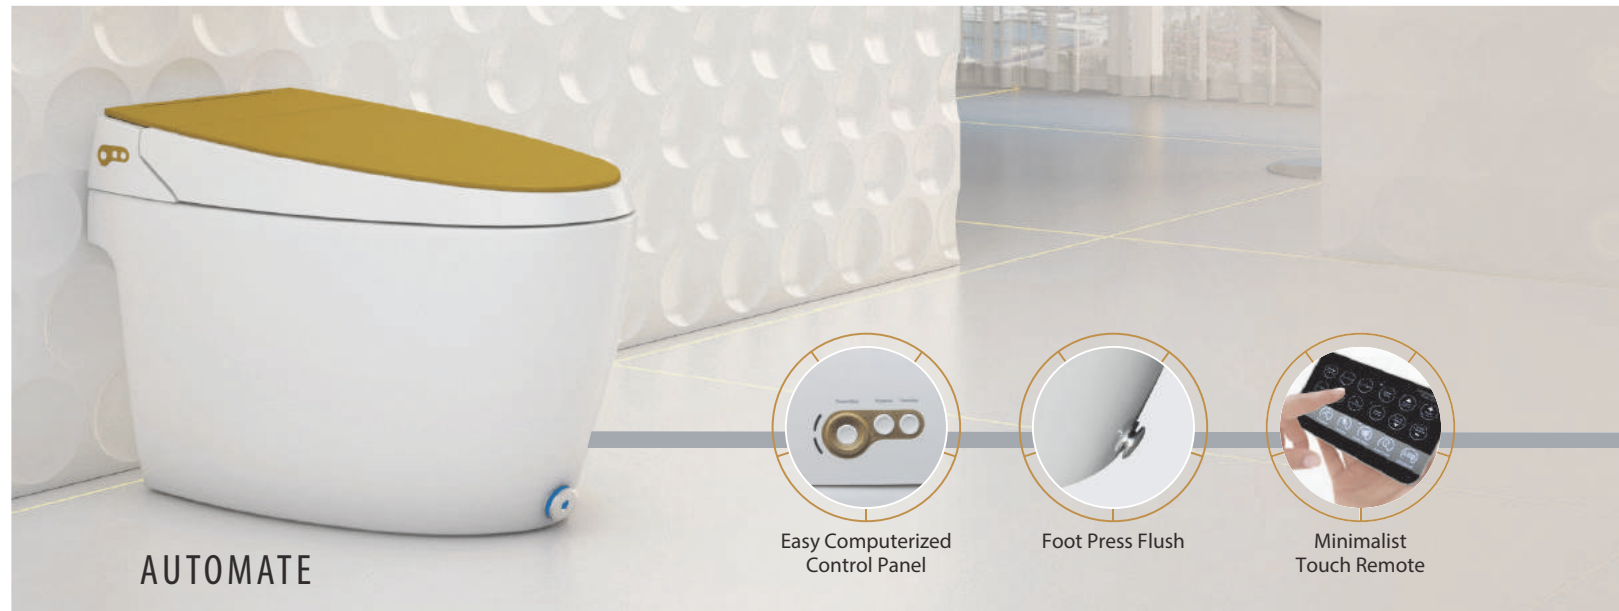

INTELLIGENT CLOSETS

A range of Hi-tech Toilets that come with a remote control to cater to all your needs at just the press of a button.

AUTOMATE

Auto Pre & Post Flush

Slow Falling Seat Cover

Warm Air-Drying

Courtesy Light

Warm Seat

Sit in the lap of luxury and adjust the seat cover's temperature as per your need and mood.

Auto Pre & Post Flush

3D Massage & Oscillating Cleanse

Touch Remote

Feet Touch Flush

Enjoy more comfort and ensure more hygiene with feet touch flush.

Germi Clean Glaze

Anti bacterial germ free glaze for healthy living.